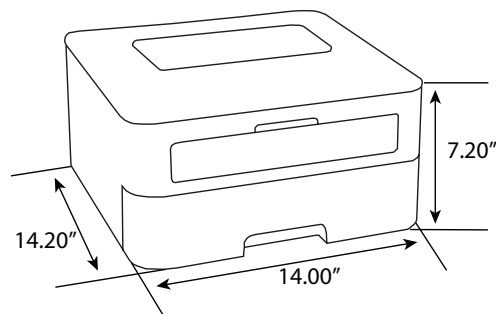

ADVANCED FEATURES

The L2300D Series saves you time with quick print speeds of up to 27 pages per minute. A large paper supply tray holds 250 sheets, allowing operators to weigh and print all day without interruption.

SPECIFICATIONS

Print speed, black	Up to 27 ppm
Print resolution, black	Up to 2400 x 600 dpi
Print technology	Laser
Memory, standard	8 MB
Paper tray, standard	1
Input tray	250 sheets
Output tray	100 sheets
Connectivity, standard	Hi-speed USB 2.0
Power consumption	455 watts - active, 58 watts - ready, 5.4 watts - sleep
Operating temperature range . .	50° to 90° F

DIMENSIONS

Depth	14.20"
Width	14.00"
Height	7.20"

QuickFacts™

Models and specifications subject to change without notice.
Printed in the USA. © Fairbanks Scales Inc.

Call toll-free for the Fairbanks representative nearest you: