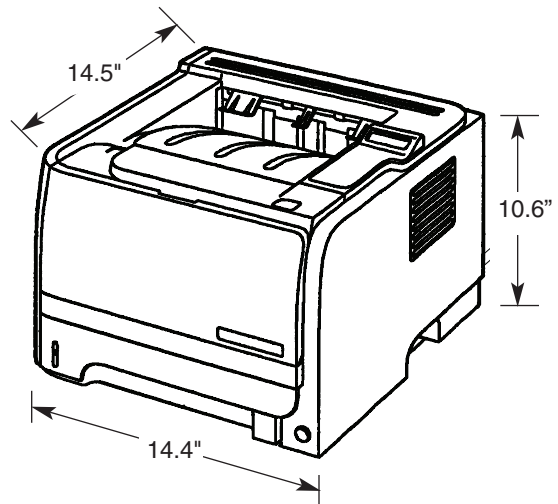

DIMENSIONS

QuickFacts™

Models and specifications subject to change without notice.
Printed in the USA. © Fairbanks Scales Inc.

Call toll-free for the Fairbanks representative nearest you:

(800) 451-4107

Internet address: <http://www.Fairbanks.com>