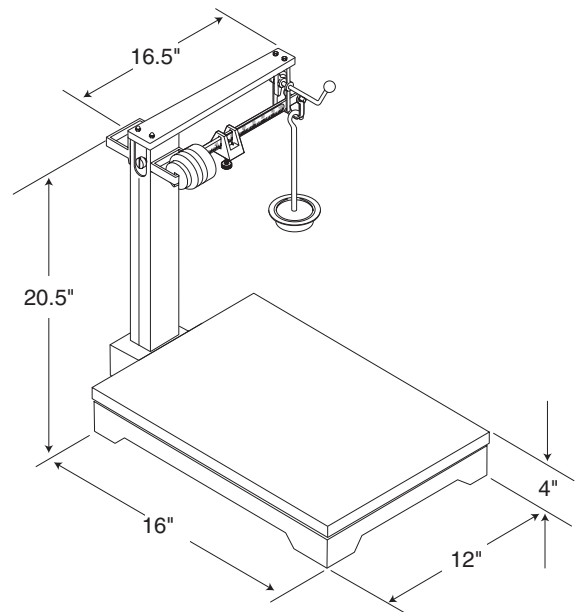

### EASY TO USE

The large, double-sided beam is simple to operate. The numerals on the beam are easy to read so it's never difficult to view the weight readings. Plus, if you need to move the scale to a new location, all you have to do is pick it up and go.

### SPECIFICATIONS

Construction . . . . .	Cast iron base and platform
Models . . . . .	BPB 120; BPB 240; BPB 360
Capacity . . . . .	BPB 120 = 120 lbs BPB 240 = 240 lbs BPB 360 = 360 lbs
Readability . . . . .	BPB 120 = 1 oz BPB 240 = 2 oz BPB 360 = 4 oz
Beam Capacity . . . . .	BPB 120 = 5 lbs BPB 240 = 10 lbs BPB 360 = 20 lbs
Shipping Weight . . . . .	60 lbs (27 kg)

### DIMENSIONS