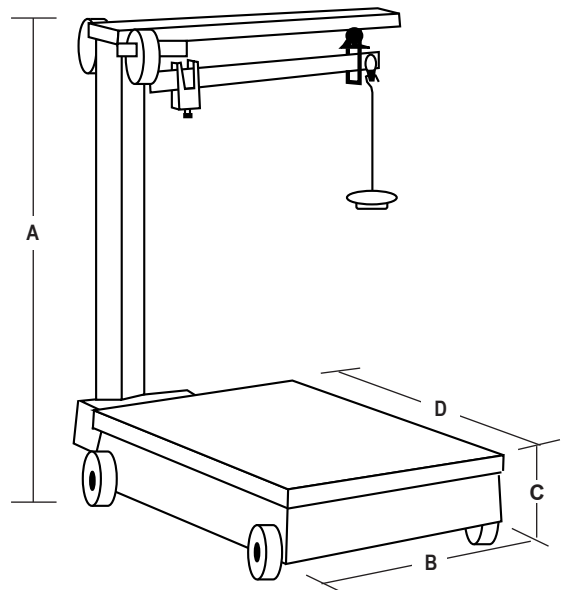

FAIRBANKS®

BPP SERIES PORTABLE UTILITY SCALE

The BPP is a rugged, general purpose portable beam scale that's ideal for non-commercial general weighing applications.

DEPENDABLE

Built with a rugged cast iron base and platform, the BPP Series is designed to withstand many years of everyday use.

Four, easy-to-maneuver, five-inch, cast iron wheels are attached to the platform base, so it's always simple to move the scale from one location to another. You're never limited to weighing in just one place.

EASY TO READ WEIGHMENTS

The BPP Series features a large, easy-to-read, double-sided chrome beam with brass measurement bar insert.

SPECIFICATIONS

Capacity 2000 x 1.0 lb
Construction Cast iron base, platform and wheels
Wheels 5.0 diameter
Column Fabricated steel
Beam Chrome-plated with brass insert and
large, easy-to-read graduations
Units Pounds

NOTE: Some assembly required.

DIMENSIONS

Model	A	B	C	D
BPP 2000	44.50"	23.75"	8.50"	31.50"

QuickFacts™

Models and specifications subject to change without notice. Printed in the USA.
© Fairbanks Scales Inc.
www.Fairbanks.com