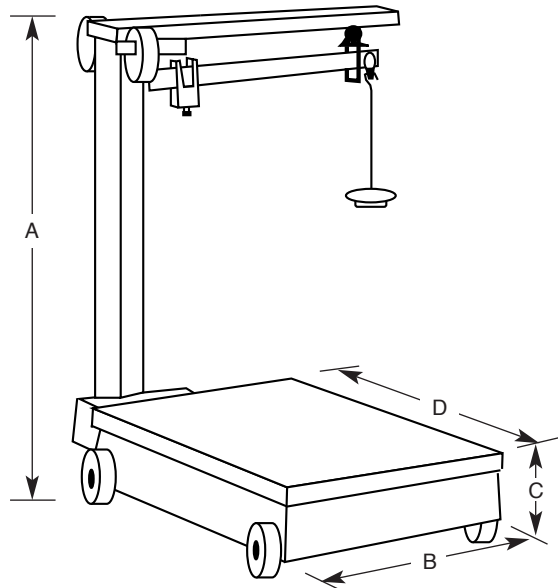

Four, easy-to-maneuver, five-inch, cast iron wheels are attached to the platform base, so it's always simple to move the scale from one location to another. You're never limited to weighing in just one place.

EASY TO READ WEIGHMENTS

The BPP Series features a large, easy-to-read, double-sided chrome beam with brass measurement bar insert.

SPECIFICATIONS

Capacity	1000 x 0.5 lb 2000 x 1.0 lb
Construction	Cast iron base, platform and wheels
Wheels	5.0 diameter
Column	Fabricated steel
Beam.	Chrome-plated with brass insert and large, easy-to-read graduations
Units	Pounds

NOTE: Some assembly required.

DIMENSIONS

Model	A	B	C	D
BPP 1000	42.75"	17.75"	7.00"	23.50"
BPP 2000	44.50"	23.75"	8.50"	31.50"

QuickFacts™

Models and specifications subject to change without notice.
Printed in the USA. © Fairbanks Scales Inc.
www.Fairbanks.com